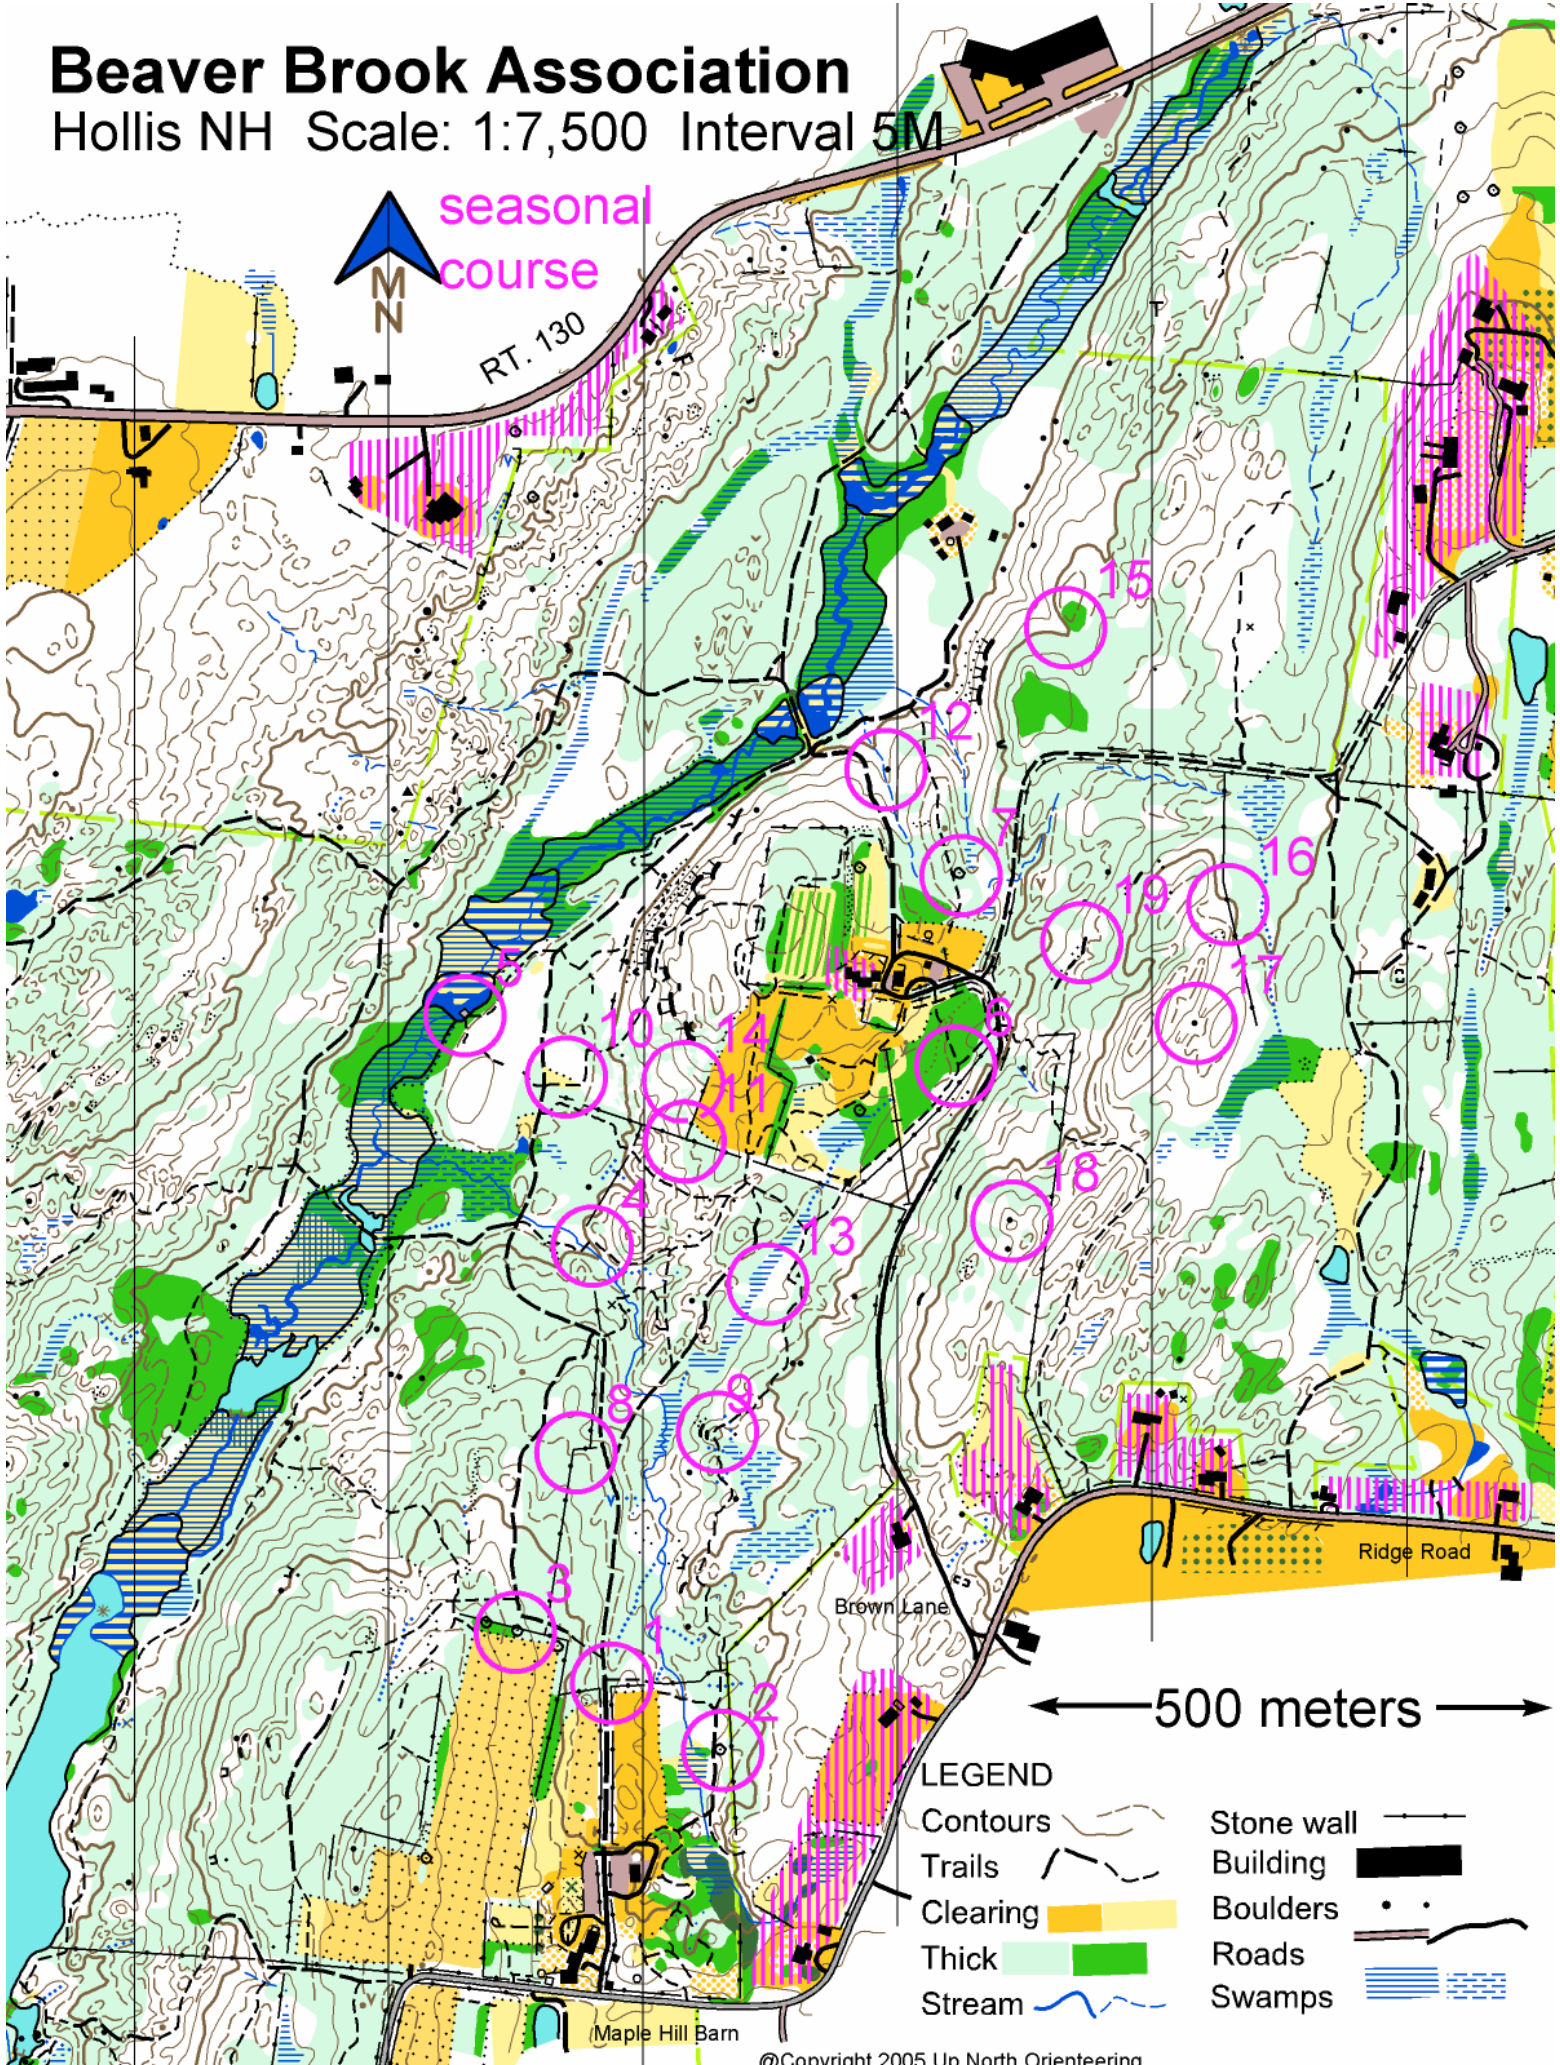

Beaver Brook Association

Hollis NH Scale: 1:7,500 Interval 5M

seasonal
course

RT. 130

500 meters

LEGEND

- | | | | |
|----------|--|------------|--|
| Contours | | Stone wall | |
| Trails | | Building | |
| Clearing | | Boulders | |
| Thick | | Roads | |
| Stream | | Swamps | |

Maple Hill Barn